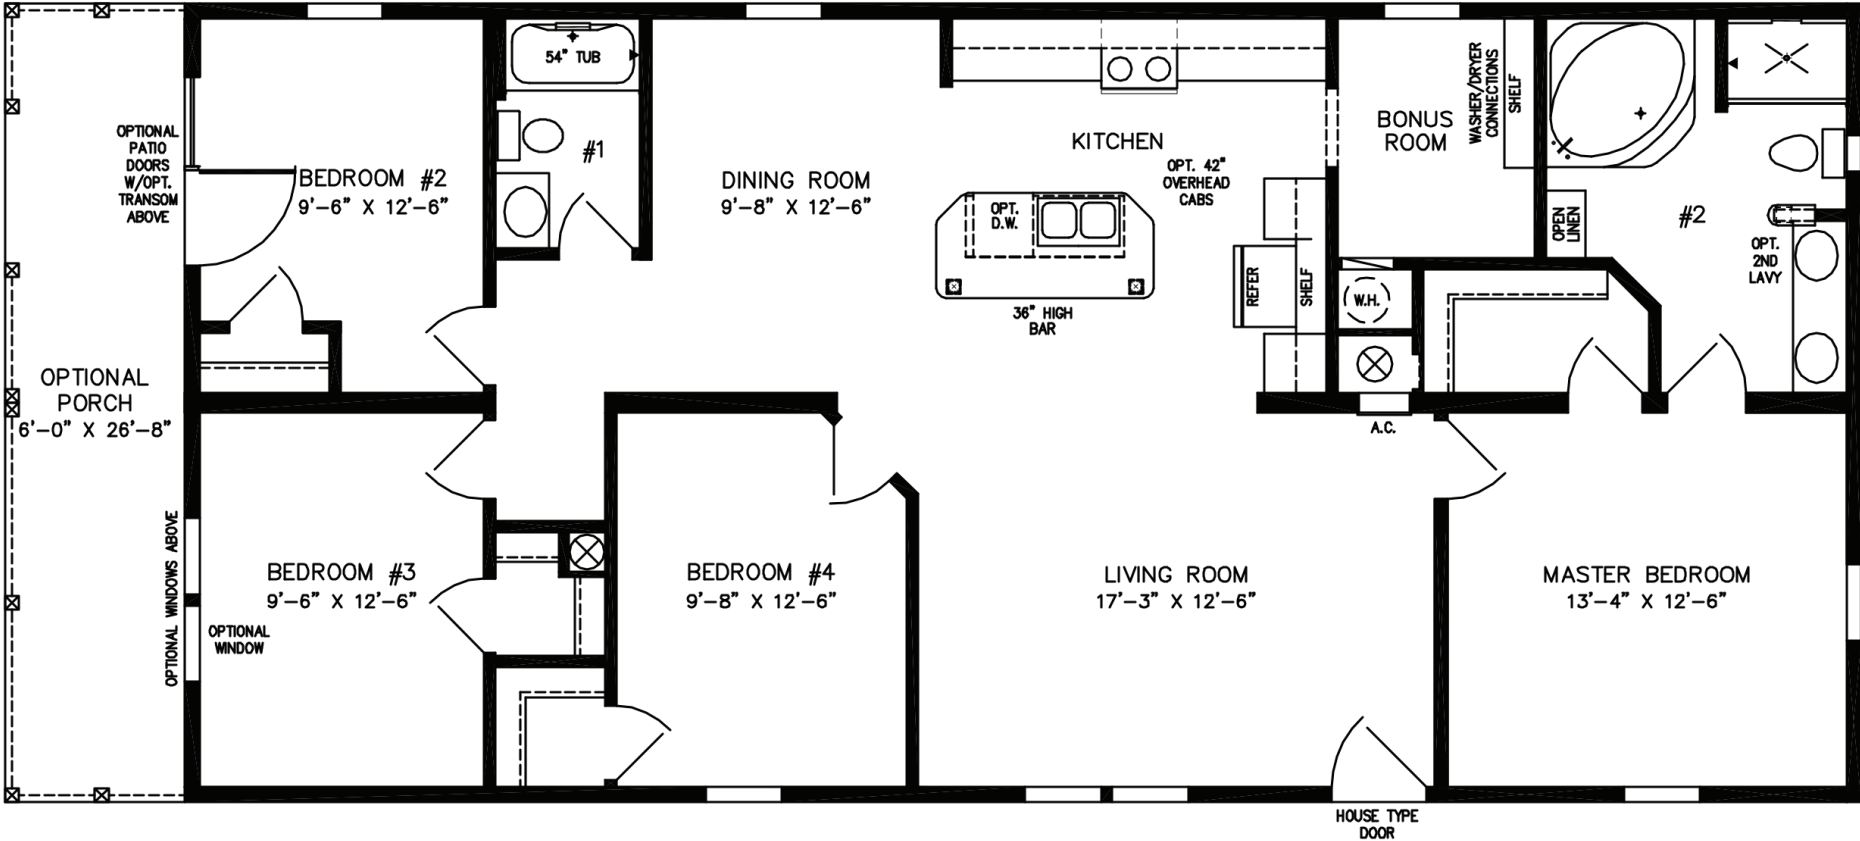

Rexmere Village Luxury Series™

17 of 12

4BD / 2BA • 1,494 SF

1,643 SF w/opt. porch

PARADISE VILLAGE

Affordable Living At Its Finest

REXMERE VILLAGE